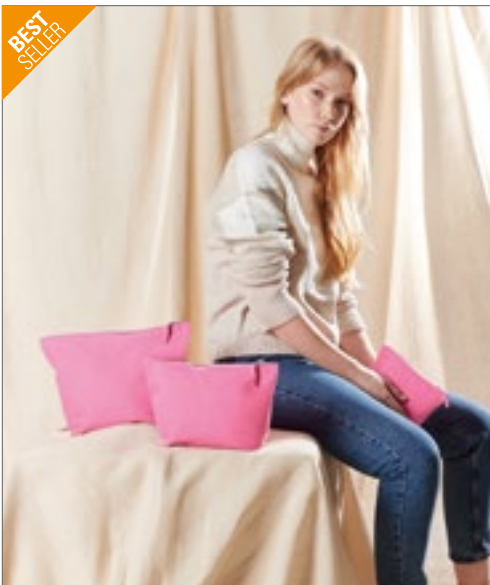

WM540 | W540 **Canvas Accessory Bag**

100% Katoen
S (13,5 x 12 x 6 cm), M (19 x 18 x 9 cm), L (23 x 22,5 x 11 cm)
407 g/m²

Westford Mill

BLACK	LIGHT GREY	NATURAL	NAVY
OFF WHITE	TRUE PINK		

S ca. 1 liter / M ca. 3 liter / L ca. 5 liter | 100% geborsteld katoenen canvas - 407gsm (12oz / yd²) | Vintage stijl metalen ritssluiting | Multifunctioneel gebruik | Beschikbaar in drie maten - S, M, L | Levering zonder inhoud / decoratie