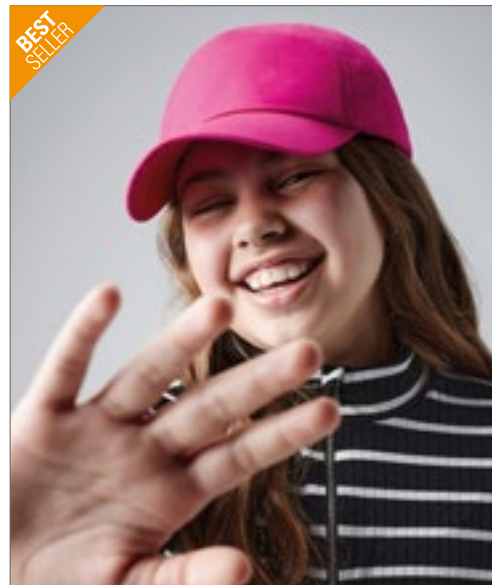

CB10B | B10B **Junior Original 5 Panel Cap**

Beechfield
ORIGINAL HEADWEAR