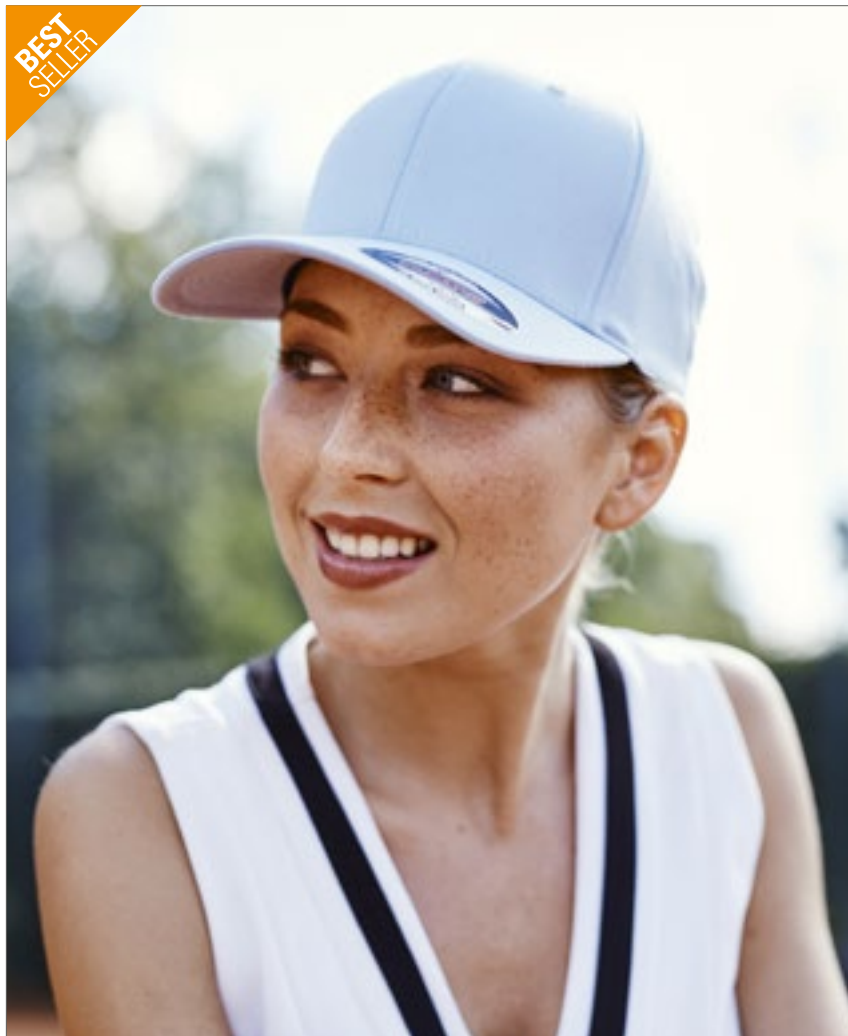

63% polyester / 34% bavlna / 3% elastan
Youth, XS/S, S/M, L/XL, XXL

FLEXFIT

Youth, XS/S, S/M, L/XL, XXL

BLACK	BLACK/BLACK
BROWN	CAROLINA BLUE
CURRY	DARK GREY
DARK LEAF GREEN	DARK NAVY
FRESH GREEN	GOLD
GREY	HAWAIIAN OCEAN
KHAKI	MAROON
NAVY	OLIVE
ORANGE	PEPPER GREEN
PINK	PURPLE
RED	ROSE BROWN
ROYAL	SILVER
SLATE BLUE	SPICY ORANGE
SPRUCE	STONE
WHITE	

XS/S, S/M, L/XL

COYOTE BROWN	DARK PINK

Sportovní střih | Tvrdé škrobené plátno | Stříbrná spodní strana kšiltu (černá/černá: černá spodní strana kšiltu) | Vzhled i dojem vlny | 8 prošití na kšiltu

BEST
SELLER