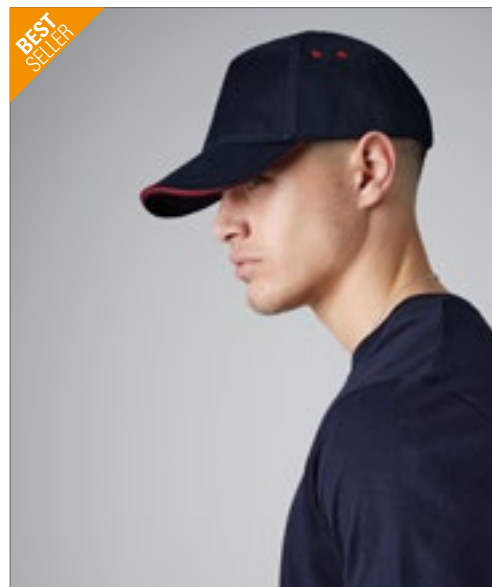

BEST SELLER

Beechfield
ORIGINAL HEADWEAR