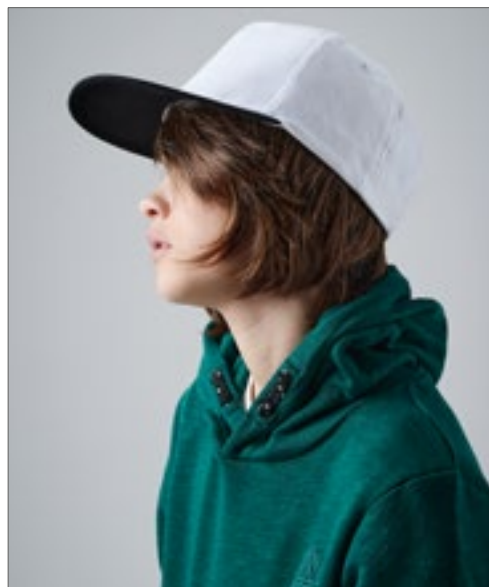

Beechfield
ORIGINAL HEADWEAR