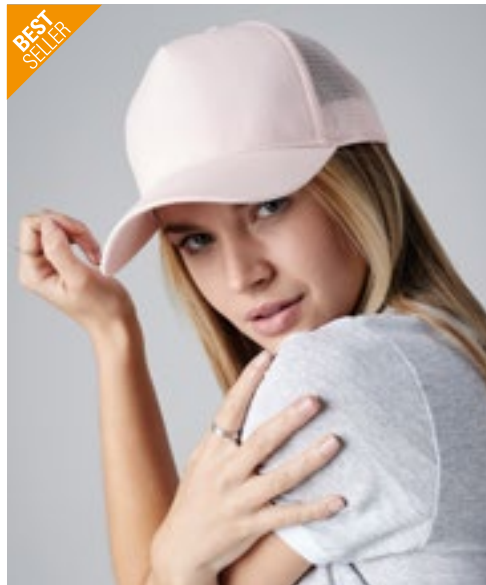

CB640 | B640 **Snapback Trucker**

Beechfield
ORIGINAL HEADWEAR