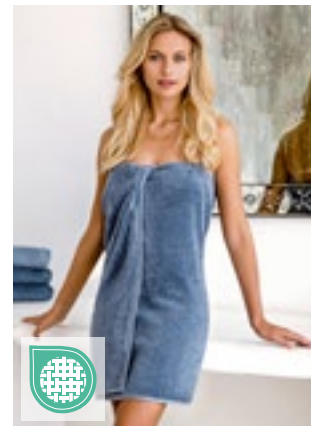

VOSSEN
A TOUCH OF ENERGY

NEW
COLOUR

XF309B | 116054 **Vienna Style Supersoft Bath Sheet**

100% Katoen
100 x 150 cm
615 g/m²

Vossen

APRICOT	BLACKBERRY	CAMEL
CHAMOIS	CITRO	DARKBROWN
DEEP WATER	DEEPBLUE	EVERGREEN
FIESTA	HIBISCUS	LAGOON
LIGHT AZURE	LIGHT GREY	MAROON
PEPPLESTONE	PETROL	RUBY
SLATE GREY	SOFT GREEN	TERRA
TIBET	WHITE	

Klassiek design met effen gestreepte rand | Zijdezacht en zeer absorberend dankzij weinig getwist garen | Hanglus in het midden aan de kleine kant | Wasbaar tot 60 °C | Pastel: Apricot, Atlantic, Chamois, Citro, Light Azure, Light Grey, Light Peach, Pebble Stone, Plum, Shell, Smoke Blue, Soft Green, Tibet, Violet | Intensief: Dark Brown, DeepBlue, Evergreen, Fiesta, Lagoon, Maroon, Rouge, Ruby, Slate Grey