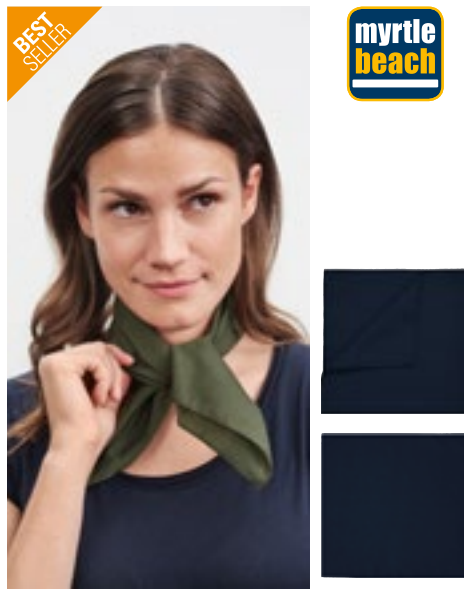

MB040 | MB040 **Bandana**

97% Polyester / 3% Katoen
ca. 50 x 50 cm
85 g/m²

Myrtle beach

BLACK	DARK GREEN	DARK GREY
GOLD	KHAKI	LIGHT GREY
LIME GREEN	NAVY	OLIVE
ORANGE	PETROL	PINK
PURPLE	RED	ROYAL
SUN YELLOW	TURQUOISE	WHITE

Multifunctionele tube