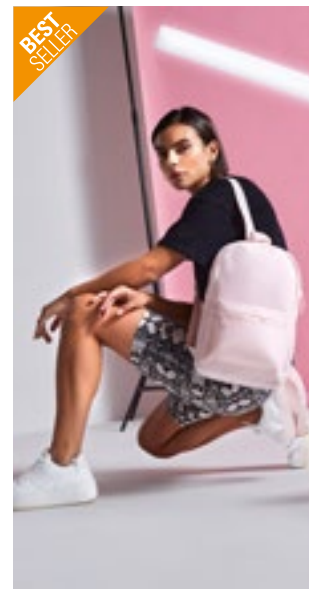

BagBase

BG153 | BG153 **Mini Essential Fashion Backpack**

100% Polyester
23 x 35 x 12 cm

BagBase

BLACK	FRENCH NAVY	FUCHSIA
LAVENDER	LIGHT GREY	OLIVE GREEN
PISTACHIO	POWDER BLUE	POWDER PINK
WHITE		

600D Polyester | Volledig verstelbare schouderbanden | TearAway label voor gemak van rebranding | Voorvak met ritssluiting | Gewatteerd achterpaneel | Handgreep | Inhoud: 7 liter | Levering zonder inhoud / decoratie