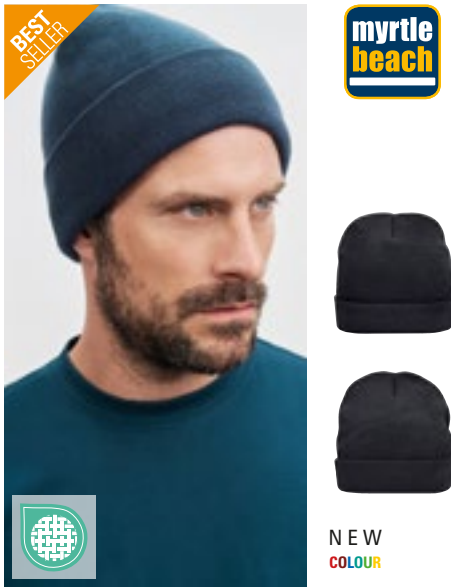

MB7551 | MB7551 **Knitted Cap Thinsulate™**
Buitenstof: 100% Acryl, Binnenvoering: 100% Polyester
One Size
Myrtle beach

BLACK	BURGUNDY	DARK GREEN
DARK GREY MELANGE	LIGHT GREY	NAVY
NEON YELLOW	OFFWHITE	OLIVE
RED	ROYAL	

Warme gebreide muts met Thinsulate™-voering | Dubbeldik breiwerk | Gewicht: 70 gram