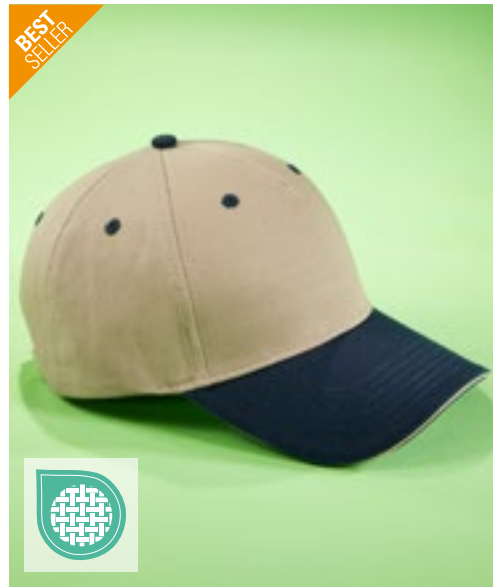

MB6526 | MB6526 **5 Panel Sandwich Cap**

100% Katoen
One Size

Myrtle beach

BEIGE/NAVY/BEIGE	BLACK/LIGHT GREY	BLACK/ORANGE
BLACK/RED	GOLD/NAVY	LIGHT GREY/BLACK
LIGHT GREY/BLACK/LIGHT GREY	LIME GREEN/WHITE	NAVY/BEIGE/NAVY
NAVY/RED	NAVY/RED/NAVY	NAVY/WHITE
ORANGE/WHITE	RED/WHITE	ROYAL/WHITE

Sandwichpet in meerdere kleuren | Klemsluiting met metalen oogje | Zes gestikte oogvormige gaten | Zes decoratieve stiksels op de klep | Gelamineerd voorpaneel | Gevoerde katoenen zweetband