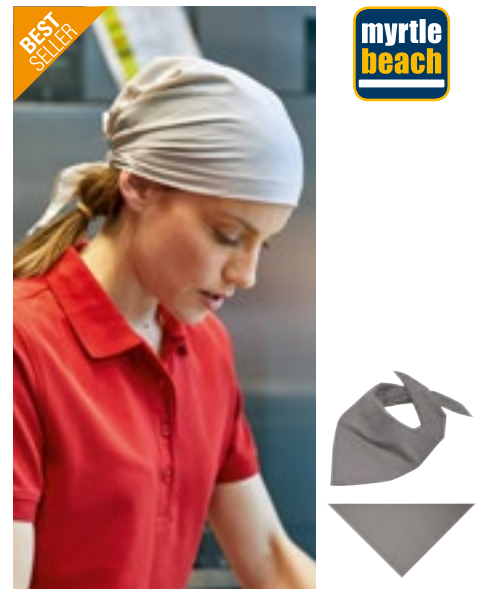

MB6524 | MB6524 **Triangular Scarf**

97% Polyester / 3% Katoen
85 x 40 cm
85 g/m²

Myrtle beach

BLACK	DARK GREEN	DARK GREY
GOLD	KHAKI	LIGHT GREY
LIME GREEN	NAVY	OLIVE
ORANGE	PETROL	PINK
PURPLE	RED	ROYAL
SUN YELLOW	TURQUOISE	WHITE

Multifunctionele driehoekige sjaal | Grootte: ca. 85 x 40 cm