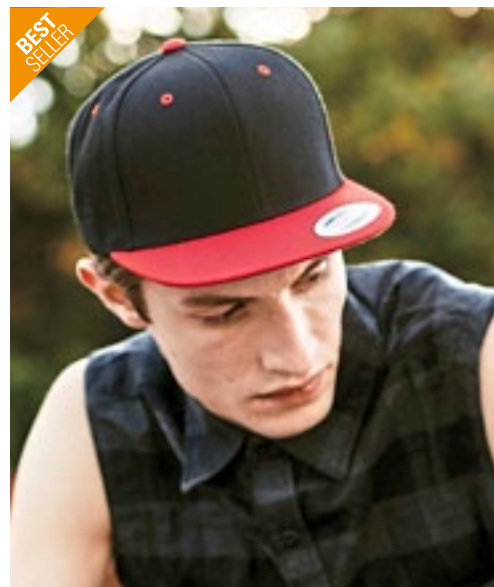

FX6089MT | 6089MT **Classic Snapback 2-Tone**

80% Acryl / 20% wol

One Size

FLEXFIT