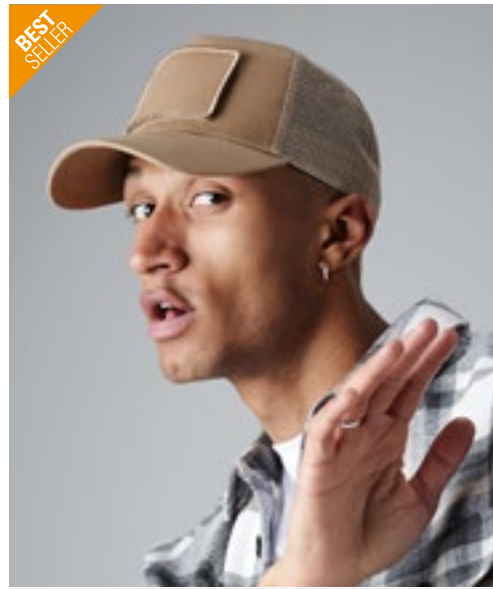

Beechfield
ORIGINAL HEADWEAR