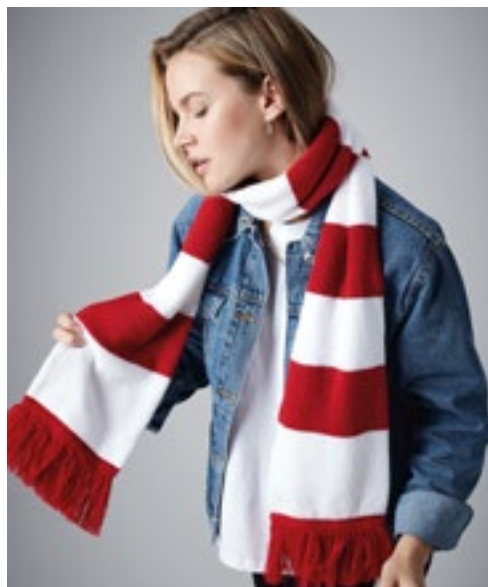

CB479 | B479 Stadium Scarf

100% Acryl
182 x 18 cm
260 g/m²

BLACK/CLASSIC RED | BLACK/GOLD | BLACK/HEATHER GREY
BLACK/WHITE | BRIGHT ROYAL/WHITE | BURGUNDY/GOLD
CLASSIC RED/WHITE | FRENCH NAVY/SKY BLUE | FRENCH NAVY/WHITE
KELLY GREEN/WHITE | SKY BLUE/WHITE

Luxe dubbellaags gebreid | Klassieke kleurencombinaties | Kwastjes | 100% zacht aanvoelend acryl

Beechfield
ORIGINAL HEADWEAR

Beechfield