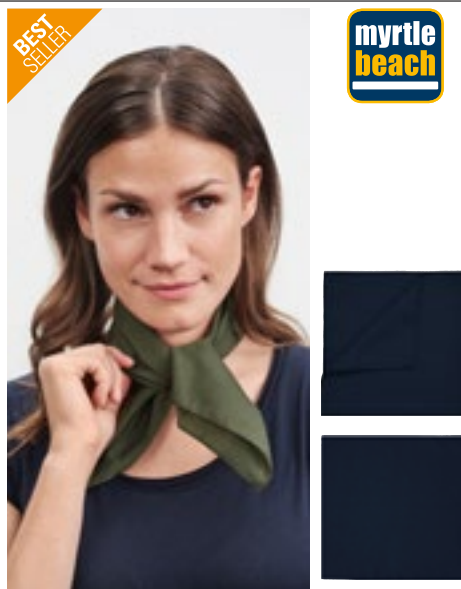

MB040 | MB040 **Bandana**

97% Polyester / 3% Bomull
cirka 50 x 50 cm
85 g/m²

Myrtle beach

BLACK	DARK GREEN	DARK GREY
GOLD	KHAKI	LIGHT GREY
LIME GREEN	NAVY	OLIVE
ORANGE	PETROL	PINK
PURPLE	RED	ROYAL
SUN YELLOW	TURQUOISE	WHITE

Halsduk med många användningsområden