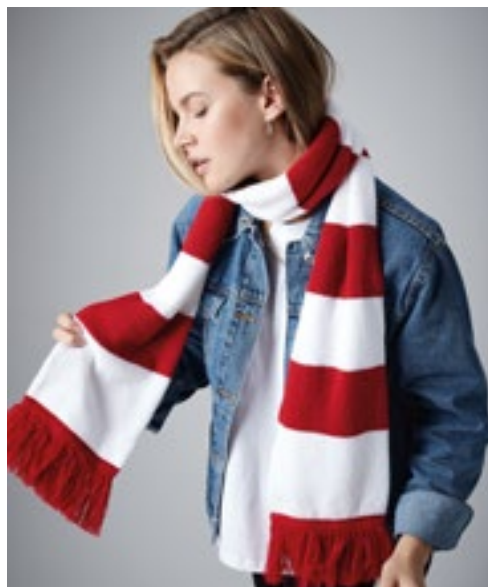

Result Winter Essentials

CB479 | B479 Stadium Scarf

100% akryl
182 x 18 cm
260 g/m²

BLACK/CLASSIC RED | BLACK/GOLD | BLACK/HEATHER GREY
BLACK/WHITE | BRIGHT ROYAL/WHITE | BURGUNDY/GOLD
CLASSIC RED/WHITE | FRENCH NAVY/SKY BLUE | FRENCH NAVY/WHITE
KELLY GREEN/WHITE | SKY BLUE/WHITE

Lyxig dubbelskiktstickning | Klassiska färgkombinationer | Tassel trim | 100% Soft-Touch-akryl

Beechfield
ORIGINAL HEADWEAR