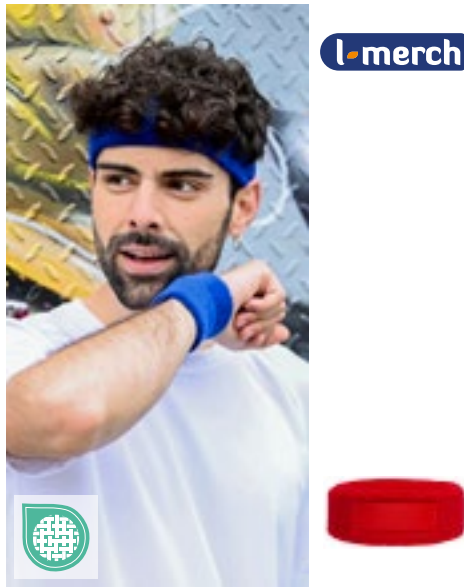

l merch

C1522

Head Sweatband With Label

79% Bomull / 13% Elastan / 8% Polyester
One Size

BLACK	NAVY	ORANGE
RED	ROYAL BLUE	WHITE
YELLOW		

Etikettstorlek: ca. 9 x 3 cm