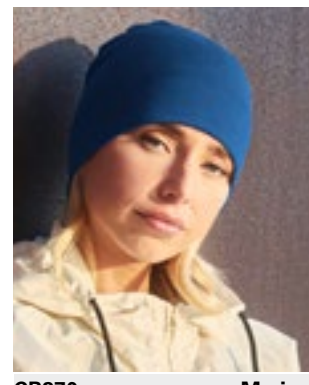

**Beechfield**  
ORIGINAL HEADWEAR

**CB44C Two-Tone Pull-On Beanie**

100% akryl  
One Size

BLACK/FLUORESCENT ORANGE BLACK/FLUORESCENT YELLOW  
BLACK/STONE FRENCH NAVY/STONE  
GRAPHITE GREY/BLACK

Mjuk akryl | Stickat med dubbla lager | Dra på-stil