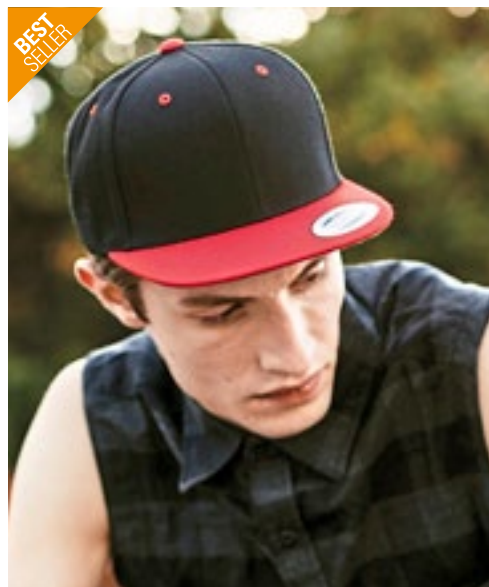

FX6089MT | 6089MT **Classic Snapback 2-Tone**

80% Akryl / 20% Ull
One Size

FLEXFIT

BLACK/NEON ORANGE | BLACK/NEON PINK | BLACK/NEON YELLOW
BLACK/PURPLE | BLACK/RED | BLACK/SILVER
BLACK/TEAL | CHARCOAL/BLACK | HEATHER GREY/BLACK
HEATHER GREY/MAROON | HEATHER GREY/NAVY | HEATHER GREY/RED
HEATHER GREY/ROYAL | MAROON/BLACK | NATURAL/BLACK
NAVY/MAROON | NAVY/RED | OLIVE/BLACK
PURPLE/GOLD | RED/BLACK | ROYAL/ORANGE

Skärm, plastknapp och märlor i kontrasterande färg | Premium ullblandning | Skärmens undersida i klassisk grön färg