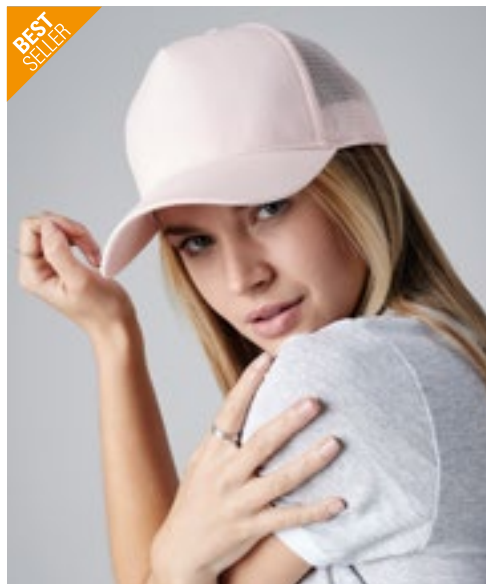

BEST SELLER

Beechfield
ORIGINAL HEADWEAR