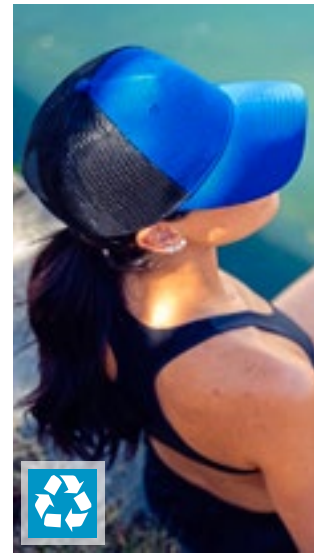

**AT107** | ZIOC **Zion Cap**

100% polyester  
One Size  
200 g/m<sup>2</sup>

Atlantis Headwear

BLACK/BLACK	BLACK/DARK GREY
BLACK/WHITE	DARK GREY/BLACK
KHAKI/BLACK	NAVY/NAVY
NAVY/WHITE	OLIVE/BLACK
RED/RED	ROYAL/BLACK
WHITE/WHITE	