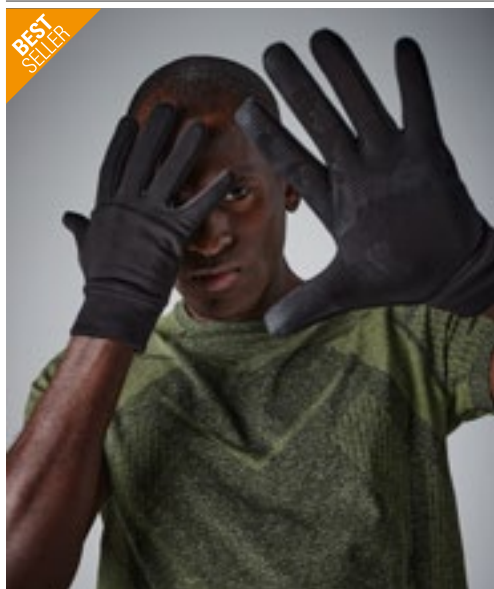

CB310 | B310 **Softshell Sports Tech Gloves**

HANDSKAR & HALSDUKAR (HANDSKAR)

Beechfield
ORIGINAL HEADWEAR