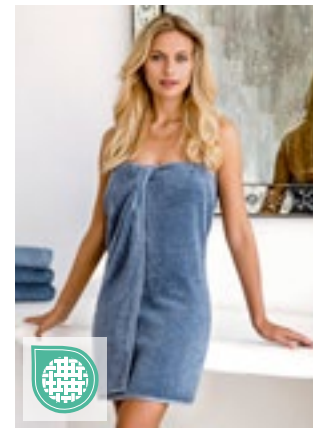

VOSSEN
A TOUCH OF ENERGY

NEW
COLOUR

XF309B | 116054

Vienna Style Supersoft Bath Sheet

100% bomull
100 x 150 cm
615 g/m²

Vossen

APRICOT	BLACKBERRY	CAMEL
CHAMOIS	CITRO	DARKBROWN
DEEP WATER	DEEPBLUE	EVERGREEN
FIESTA	HIBISCUS	LAGOON
LIGHT AZURE	LIGHT GREY	MAROON
PEPPLESTONE	PETROL	RUBY
SLATE GREY	SOFT GREEN	TERRA
TIBET	WHITE	

Klassisk design med kant och en rand | Silkeslen och högabsorberande tack vare löst spunnet garn | Hängare i mitten av den korta sidan | Tvättbar upp till 60 ° C | Pastellfärger: Apricot, Atlantic, Chamois, Citro, Light Azure, Light Grey, Light Peach, Pebble Stone, Plum, Shell, Smoke Blue, Soft Green, Tibet, Violet | Neonfärger: Dark Brown, DeepBlue, Evergreen, Fiesta, Lagoon, Maroon, Rouge, Ruby, Slate Grey