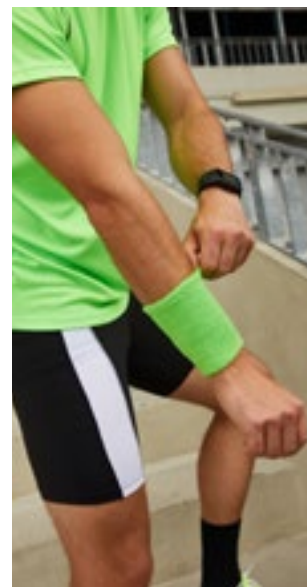

Armband i mjukt frotté | Storlek: 8 cm bredd

**MB044** | MB044 **Sporty Wristband**

80% Bomull / 20% Elastan  
One Size

Myrtle beach

AQUA	BLACK	GOLD
GREEN	LIGHT BLUE	LIGHT GREY
LIGHT PINK	LIGHT YELLOW	LIME GREEN
NAVY	ORANGE	PINK
RED	ROYAL	TURQUOISE
WHITE		