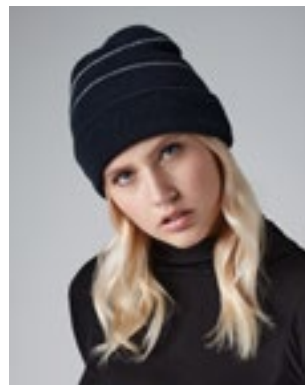

Beechfield
ORIGINAL HEADWEAR

CB42 **Enhanced-Viz Beanie**

100% akryl
One Size

BLACK | FLUORESCENT ORANGE | FLUORESCENT YELLOW
FRENCH NAVY

Mjuk akryl | Enhanced-Viz-ränder | Stickat med dubbla lager | Muddesign