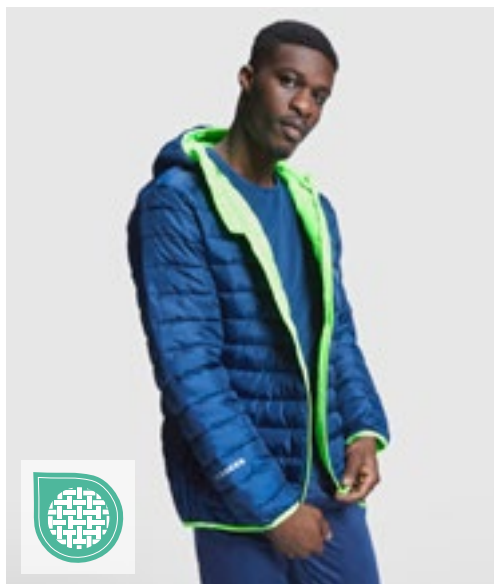

RY5097 | RA5097 **Unisex Norway Sport Jacket**

100% polyester
S, M, L, XL, XXL
290 g/m²

BLACK 02/RED 60	NAVY BLUE 55/FLUOR GREEN 222	ROYAL BLUE 05/NAVY BLUE 55

Yttre: 100 % polyester,300T, inner: 100 % polyester, foder: 100 % polyester, lätt, 290 g/m² | Heldragen dragkedja med hakskydd och dragare i kontrasterande färg | Fast huva | Sidofickor med dragkedja och dragare i kontrasterande färg | Reflekerande detaljer på ärmarna och baktill | 4 cm längre än modellen NORWAY | Elastisk tygkant på ärmslut, fäll och huva i kontrasterande färg | Väska för förvaring av jackan | Vindtålig | Regntät

Roly