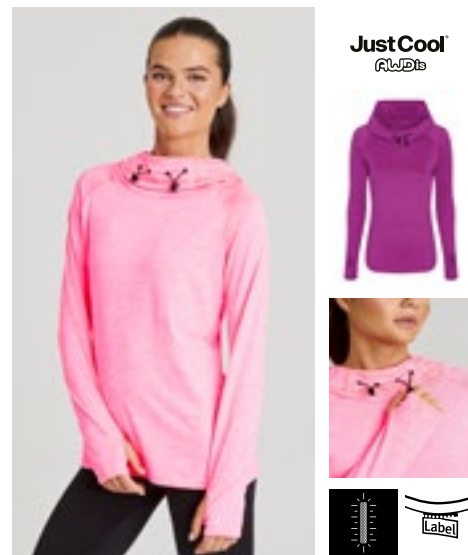

JustCool
AWDis

JC038 | JC038 **Women's Cool Cowl Neck Top**

92% polyester / 8% elastan (Jet Black: 89% polyester / 11% elastan)

XS, S, M, L, XL

210 g/m², Black: 240 g/m²

Just Cool

BLACK SLATE MELANGE

ELECTRIC PINK MELANGE

GREY MELANGE

JET BLACK

OCEAN MELANGE

RASPBERRY MELANGE

AWDis eget blandade tyg som innehåller elastan som ger stretch för komfort och bra passform | Huva med stroppar | Aktiv passform | Idealisk för lager på lager-klädsel | Raglan ärmdesign skapar enkel rörlighet | Reflekerande flik på kragens baksida headset-anpassad | Reflekerande flik baktill vid halsringningen håller mobilsladden på plats | Huva med stroppar | Flat-lock sömnad detalj | Tumöppningar | Avtagbar etikett för enklare rebranding