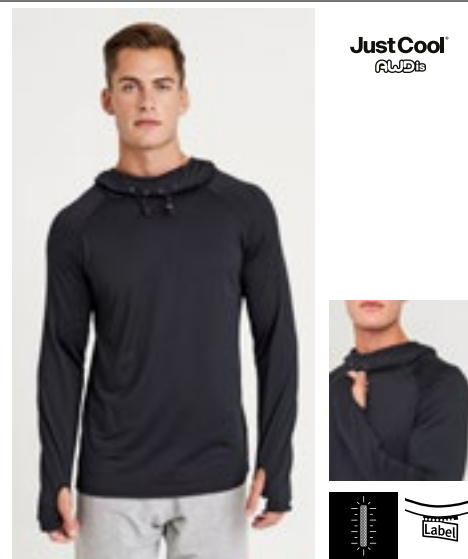

JustCool
AWDis

JC037 | JC037 **Men's Cool Cowl Neck Top**

92% polyester / 8% elastan (Jet Black: 89% polyester / 11% elastan)

S, M, L, XL, XXL

210 g/m², Black: 240 g/m²

Just Cool

BLACK SLATE MELANGE

GREY MELANGE

JET BLACK

NAVY MELANGE

AWDis eget blandade tyg som innehåller elastan som ger stretch för komfort och bra passform | Huva med stroppar | Aktiv passform | Idealisk för lager på lager-klädsel | Raglan ärmdesign skapar enkel rörlighet | Reflekerande flik på kragens baksida headset-anpassad | Reflekerande flik baktill vid halsringningen håller mobilsladden på plats | Huva med stroppar | Flat-lock sömnad detalj | Tumöppningar | Avtagbar etikett för enklare rebranding