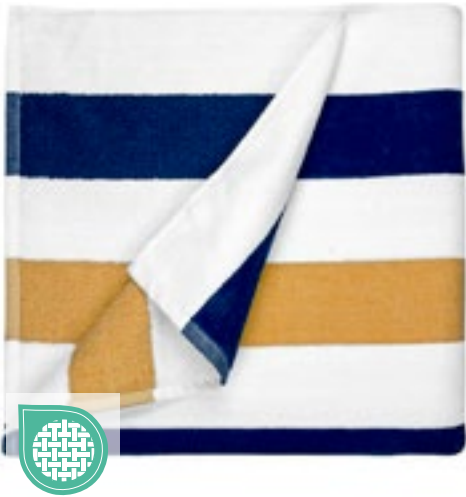

TH1090 | T1-STRIPE Beach Towel Stripe

100% bomull
90 x 190 cm
550 g/m²

The One Towelling®

ANTHRACITE/LIGHT BLUE/WHITE	ANTHRACITE/LIGHT GREY/WHITE	NAVY BLUE/GOLD/WHITE
NAVY BLUE/LIGHT BLUE/WHITE	NAVY BLUE/RED/WHITE	PETROL/MINT/WHITE

Kammad bomull | Vävd Jacquard | Mycket mjuk

THR1100 | T1-R100 Recycled Classic Beach Towel

70% bomull / 30% polyester
100 x 180 cm
450 g/m²

The One Towelling®

ANTHRACITE	BANDERA RED	BLACK	BOTTLE GREEN
MILKY BEIGE	NAVY BLUE	SEA GREEN	WHITE SNOW

Återvunnen bomull | Återvunnen polyester