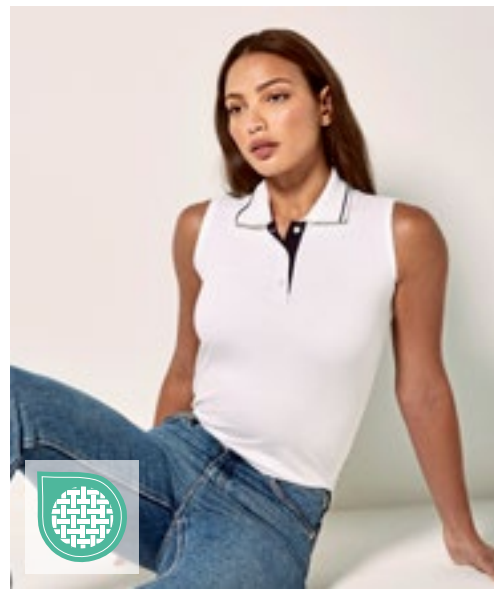

KUSTOM KIT.

**K730** | KK730 **Women's Classic Fit Sleeveless Polo**

100% bomull  
34 (XS/8), 36 (S/10), 38 (M/12), 40 (L/14), 42 (XL/16), 44 (XXL/18), 46 (3XL/20)  
210 g/m<sup>2</sup>

Kustom Kit

NAVY/WHITE | RASPBERRY/WHITE | WHITE/NAVY