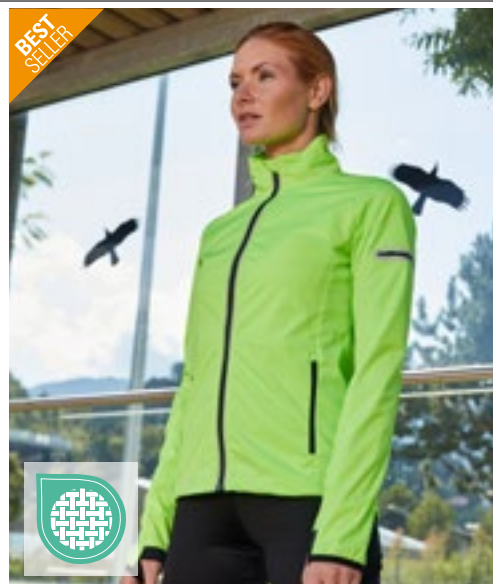

JN1125 | JN1125 **Ladies' Sports Softshell Jacket**

100% polyester
S, M, L, XL, XXL
180 g/m²

BLACK/LIGHT RED	BRIGHT BLUE/BRIGHT YELLOW	BRIGHT GREEN/BLACK
BRIGHT ORANGE/BLACK	BRIGHT YELLOW/BRIGHT BLUE	LIGHT RED/BLACK
NAVY/BRIGHT YELLOW	TITAN/BLACK	WHITE/BRIGHT GREEN

Funktionell softshelljacka för sport, fritid och promotion | Lätt, elastiskt, 3-lagers funktionellt material med TPU-membran | Vind- och vattentät (5.000 mm vattenspelare) | Andningsförmåga som transporterar bort fukt (5.000 g/m²/24h) | Sömmarna är inte tätade | Reflekerande helgående dragkedja med hakskydd | Två sidofickor med dragkedja | 2 Innerfickor | Stårage | Ärmficka och rygg med reflekerande tryck | Elastiska armband med tumhål | Längre baksida | Figursydd form

James&Nicholson