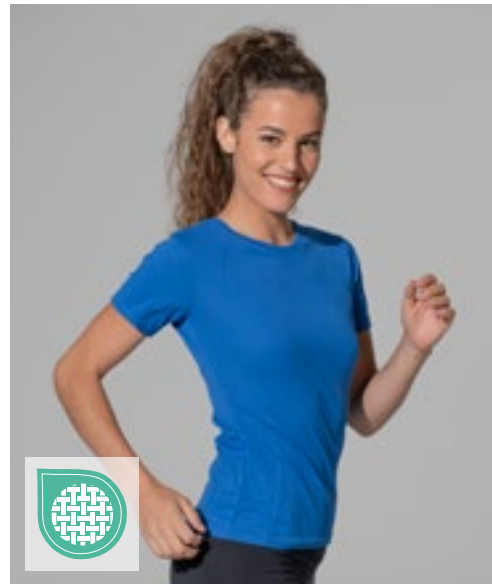

JHK101 | SPORTLADY **Ladies' Sport T-Shirt**

JHK
T-SHIRT