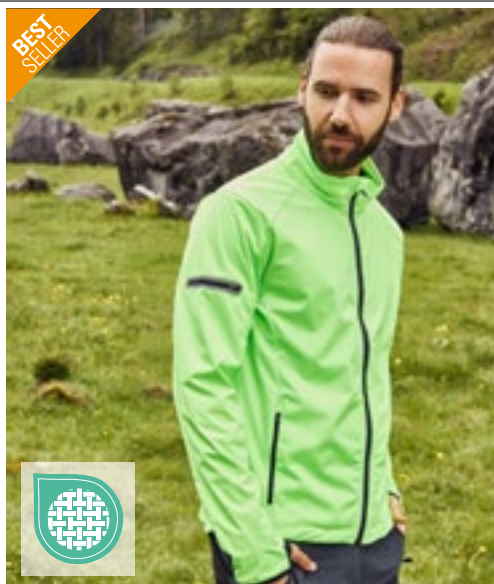

JN1126 | JN1126 **Men's Sports Softshell Jacket**

100% polyester
S, M, L, XL, XXL, 3XL
180 g/m²

BLACK/LIGHT RED	BRIGHT BLUE/BRIGHT YELLOW	BRIGHT GREEN/BLACK
BRIGHT ORANGE/BLACK	BRIGHT YELLOW/BRIGHT BLUE	LIGHT RED/BLACK
NAVY/BRIGHT YELLOW	TITAN/BLACK	WHITE/BRIGHT GREEN

Funktionell softshelljacka för sport, fritid och promotion | Lätt, elastiskt, 3-lagers funktionellt material med TPU-membran | Vind- och vattentät (5.000 mm vattenspelare) | Andningsförmåga som transporterar bort fukt (5.000 g/m²/24h) | Sömmarna är inte tätade | Reflekerande helgående dragkedja med hakskydd | Två sidofickor med dragkedja | 2 Innerfickor | Stårage | Ärmficka och rygg med reflekerande tryck | Elastiska armband med tumhål | Längre baksida

James&Nicholson