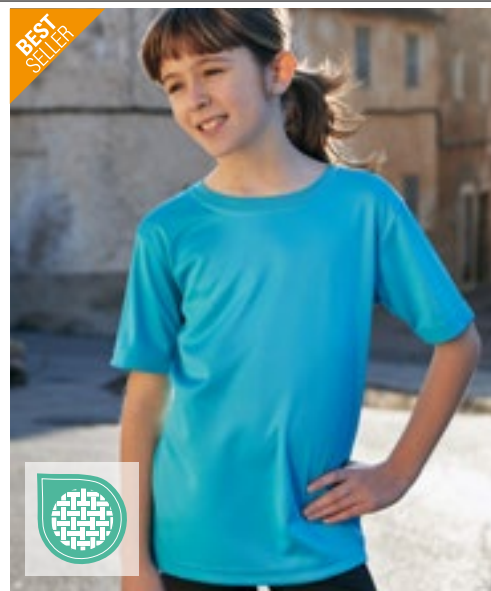

JN358K | JN358K **Junior Active-T**

TEAMSPORT & TRÄNING (T-SHIRTS)