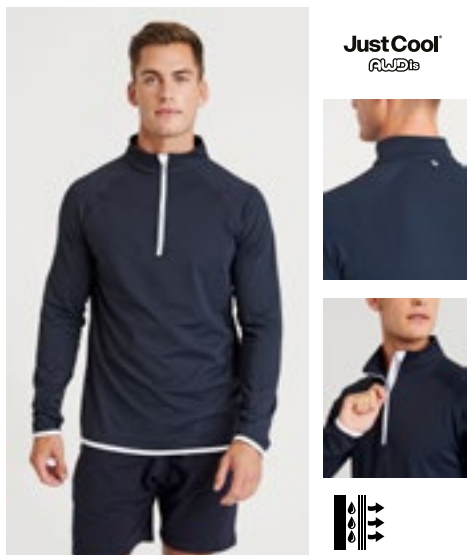

JustCool
AWDis

JC031 | JC031 **Men's Cool 1/2 Zip Sweat**

87% polyester / 13% elastan

S, M, L, XL, XXL

280 g/m²

Just Cool

CHARCOAL (SOLID)/JET BLACK

FRENCH NAVY/ARCTIC WHITE

JET BLACK/ARCTIC WHITE

JET BLACK/FIRE RED

ROYAL BLUE/ARCTIC WHITE

AWDs egen CoolFit-polyelastan-textil | Tätt passform | Reflekerande flik baktill vid halsringningen håller mobilsladden på plats | Kantband i kontrasterande färg i dragkedja, ärmslut och nederkant | Raglan ärmdesign skapar enkel rörlighet | ½ dragkedja med stå krage för värme | Haksydd för att minska irritation | Avtagbar etikett för enklare rebranding