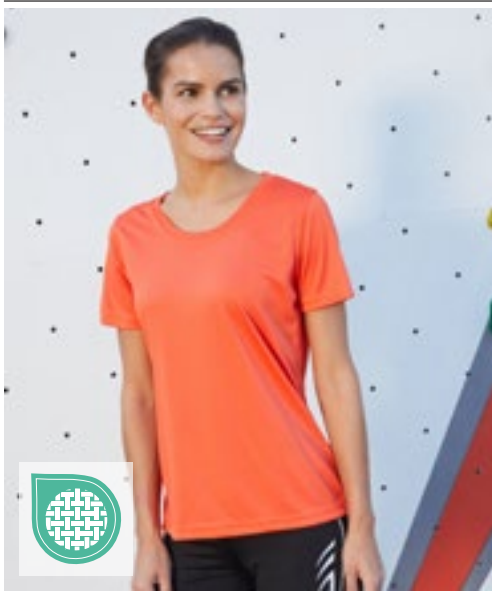

TEAMSPORT & TRÄNING (T-SHIRTS)

JN357 | JN357 **Ladies' Active-T**